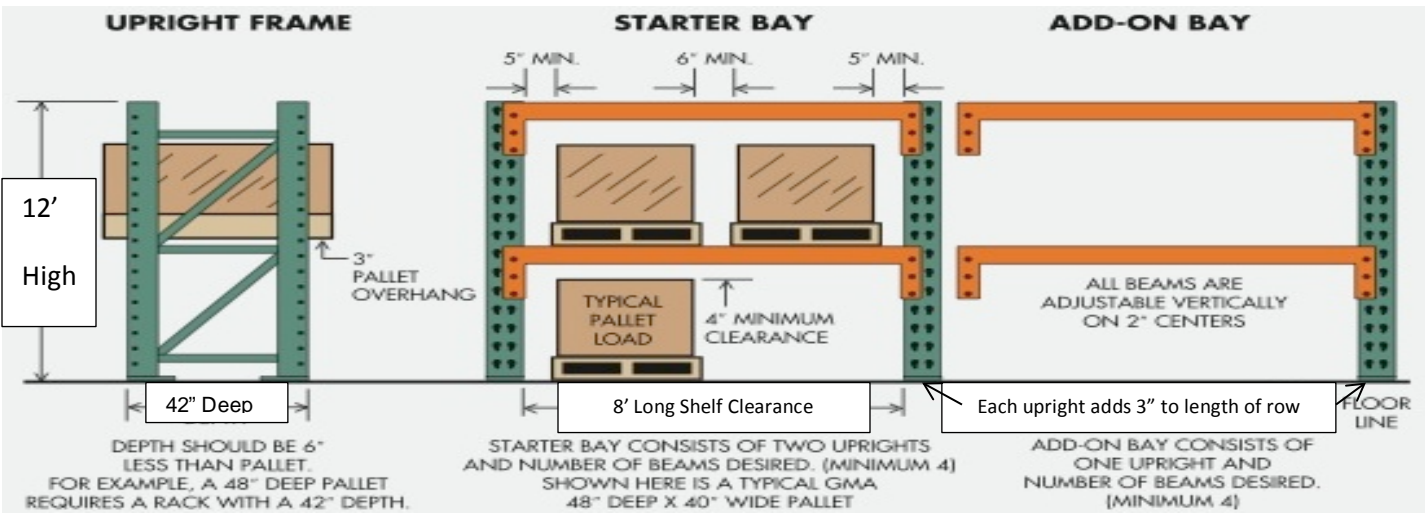

IN STOCK CATALOG 2014

272286

30BT

WWW.CMH-INC.COM

CAROLINA MATERIAL HANDLING, INC. 2209 PATTERSON CT. GREENSBORO, NC 336-294-2346

INTERLAKE PALLET RACK

Carolina Material Handling stocks the most standard size pallet rack in the industry. FOB: Greensboro. Teardrop Style racking is the most common and reliable in the industry. The uprights are green, beams are orange, and wire decks are grey. Beams come with spring loaded safety clips. Uprights are 3" x 3" construction. Delivery in NC can be delivered by CMH at reduced freight rate, or customer can pick up in Greensboro.

PART#	DESCRIPTION	Capacity	FOB	Weight	PRICE EACH
IE070F14442G	12' High X 42" Deep Teardrop Upright Frame 3" X 3" X 14ga. Column; 23,000# Cap. @ 48" Vertical Beam Spacing; 2 Uprights create 1 starter unit, additional uprights create add-on units	23,000# Color: Green	Green sboro	73#	\$99.00

PART#	DESCRIPTION	Capacity	FOB	Weight	PRICE EACH
IB40EH09600RCA2000	8' Long x 4" Face Teardrop Beam 5,058# Capacity per pair; 2 Beams create 1 shelf level	5,047# Color: Orange	Greensboro	23#	\$29.00

PART#	DESCRIPTION	Capacity	FOB	Weight	PRICE EACH
D4246AA3A1	42" Deep X 46" Wide Wire Decking 2,700# Capacity per Deck; 2 Wire Decks create 1 shelf level	2,700# Color: Grey	Greensboro	18#	\$18.00